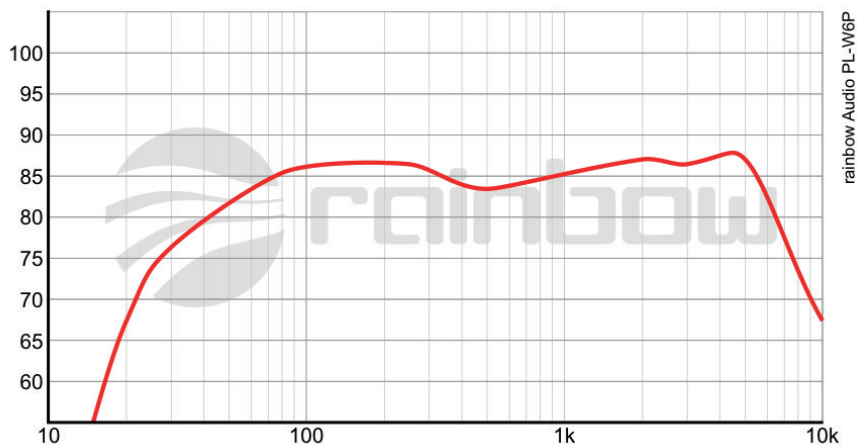

Multi vented magnet system prevent thermal compression

Speaker screw terminal for 8 mm² speaker cables

Impedance	4 Ohm
Handling Power	180 Watt
Resonance frequency	38 Hz
Frequency response	35 Hz - 5 kHz @18 dB
Vas	14 Liter
Qts	0.5
Qms	4.96
Qes	0.58
Re	3.6 Ohm
SPL 1W/1 Meter	88 dB
Xmax +/-	7 mm
Outer Diameter	166 mm
Mounting Diameter	143mm
Mounting Depth	78 mm
Weight	1200 g