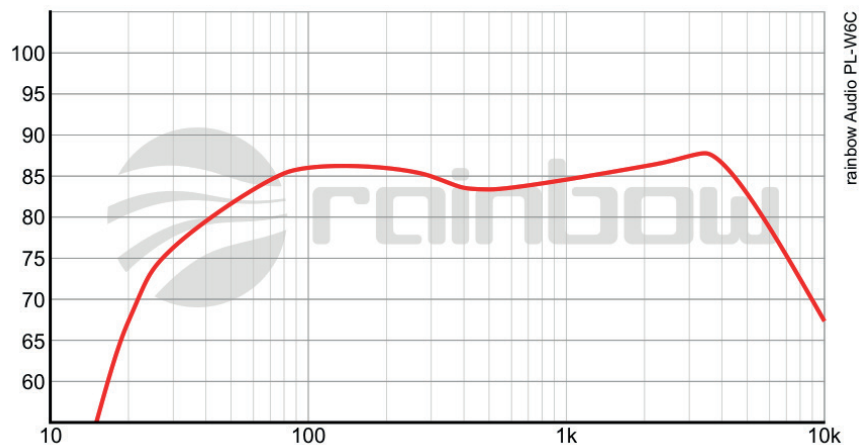

Speaker screw terminal for 8 mm² speaker cables

Impedance	4 Ohm
Handling Power	180 Watt
Resonance frequency	36 Hz
Frequency response	33 Hz - 5 kHz @18 dB
Vas	19 Liter
Qts	0.45
Qms	4.15
Qes	0.51
Re	3.6 Ohm
SPL 1W/1 Meter	87 dB
Xmax +/-	7 mm
Outer Diameter	166 mm
Mounting Diameter	143mm
Mounting Depth	78 mm
Weight	1200 g
Recommended enclosure sealed	min. 12 liter optimal 18 liter