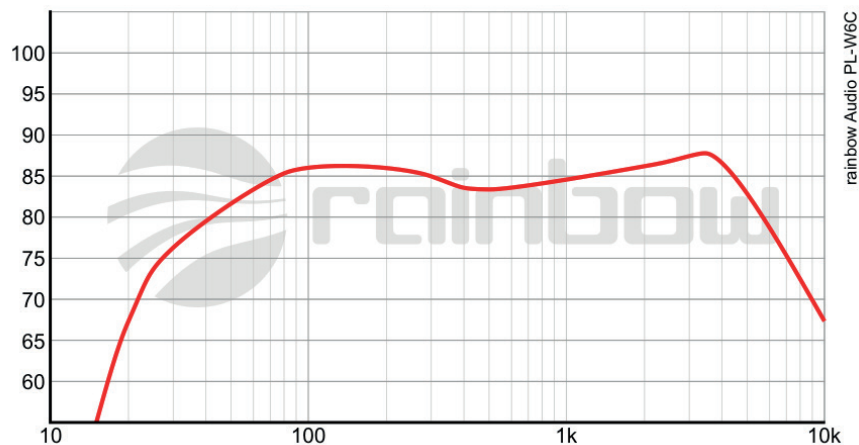

Multi vented magnet system prevent thermal compression

Speaker screw terminal for 8 mm<sup>2</sup> speaker cables

Impedance	4 Ohm
Handling Power	180 Watt
Resonance frequency	36 Hz
Frequency response	33 Hz - 5 kHz @18 dB
Vas	19 Liter
Qts	0.45
Qms	4.15
Qes	0.51
Re	3.6 Ohm
SPL 1W/1 Meter	87 dB
Xmax +/-	7 mm
Outer Diameter	166 mm
Mounting Diameter	143mm
Mounting Depth	78 mm
Weight	1200 g
Recommended enclosure sealed	min. 12 liter optimal 18 liter