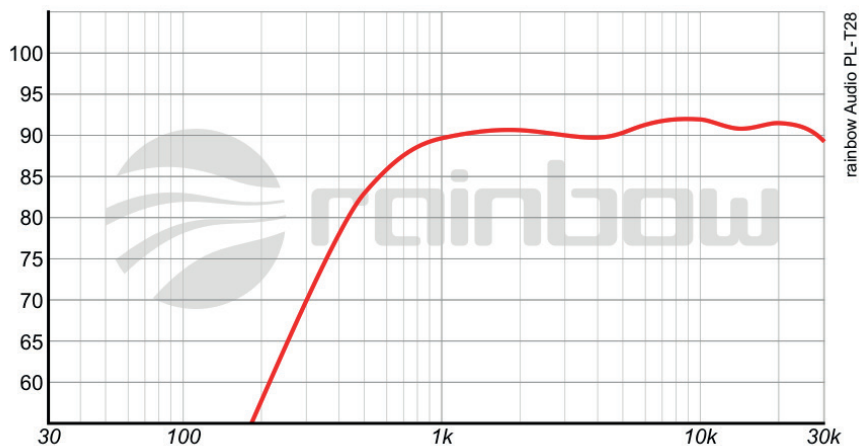

Unique stainless steel mounting ring to secure the tweeter

Impedance	4 Ohm
Resonance frequency	650 Hz
Frequency response	2 - 30 kHz @18 dB
SPL 1W/1 Meter	92 dB
Outer Diameter	57 mm
Mounting Diameter	52 mm
Mounting Depth	36 mm
Weight	330 g