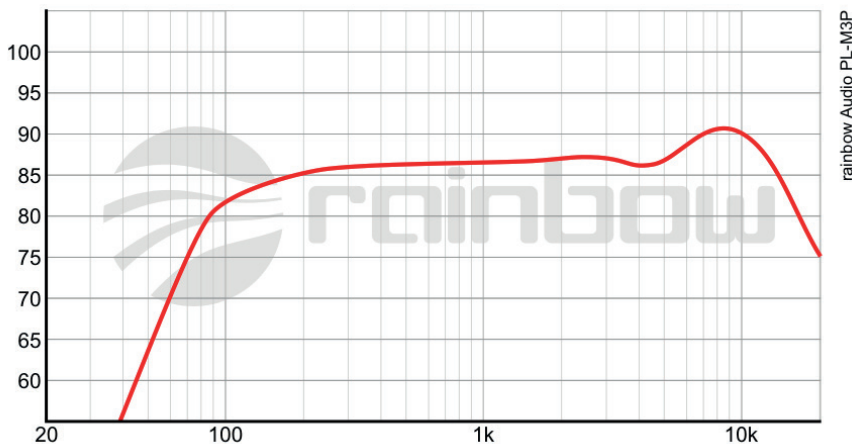

Multi vented U-Yoke neodym magnet system with optimized airflow

Speaker screw terminal for 4 mm<sup>2</sup> speaker cables

Stainless steel mounting ring (polished) with grill (optional)

Impedance	4 Ohm
Handling Power	80 Watt
Resonance frequency	85 Hz
Frequency response	250 Hz - 8 kHz @18 dB
Vas	1.2 Liter
Qts	0.40
Qms	4.9
Qes	0.45
Rms	0.4
Re	3.5 Ohm
SPL 1W/1 Meter	88 dB
Xmax +/-	2,5 mm
Outer Diameter	91 mm
Mounting Diameter	78 mm
Mounting Depth	35 mm
Weight	300 g
Recommended enclosure sealed	min. 0.8 liter optimal 1.2 liter