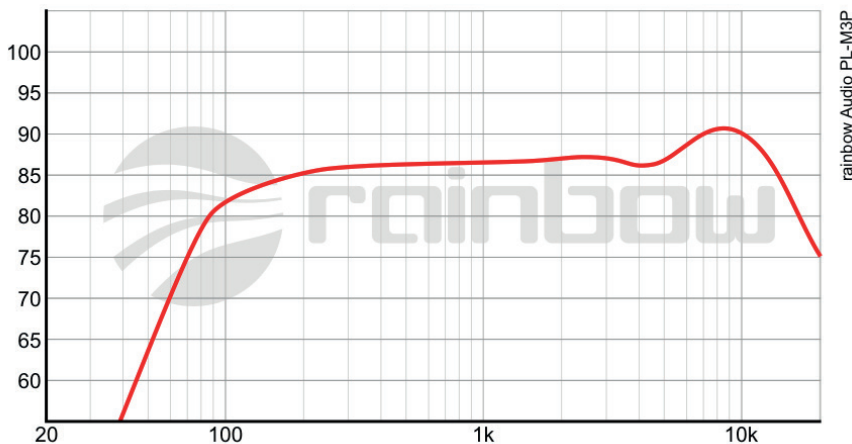

Speaker screw terminal for 4 mm² speaker cables

Stainless steel mounting ring (polished) with grill (optional)

Impedance	4 Ohm
Handling Power	80 Watt
Resonance frequency	85 Hz
Frequency response	250 Hz - 8 kHz @18 dB
Vas	1.2 Liter
Qts	0.40
Qms	4.9
Qes	0.45
Rms	0.4
Re	3.5 Ohm
SPL 1W/1 Meter	88 dB
Xmax +/-	2,5 mm
Outer Diameter	91 mm
Mounting Diameter	78 mm
Mounting Depth	35 mm
Weight	300 g
Recommended enclosure sealed	min. 0.8 liter optimal 1.2 liter